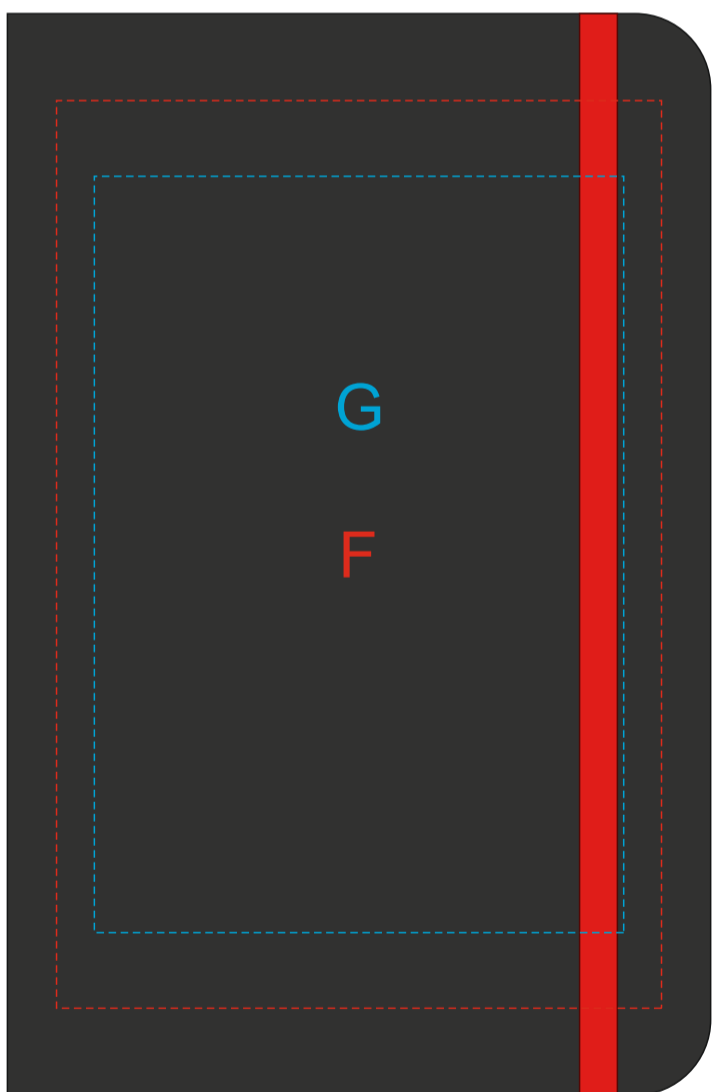

ARTICLE NUMBER

56-1103288

SIZE 1 

70 x 25 MM

SIZE 2 

45 x 45 MM

 Tampon

ARTICLE NUMBER

56-1103288

SIZE 3 

40 x 90 MM

SIZE 4 

50 x 90 MM

SIZE 5 

50 x 70 MM

 Silkscreen

ARTICLE NUMBER

56-1103288

SIZE 6 

80 x 120 MM

SIZE 7 

70 x 100 MM

 Direct print

 Laser

SCALE 1 : 1