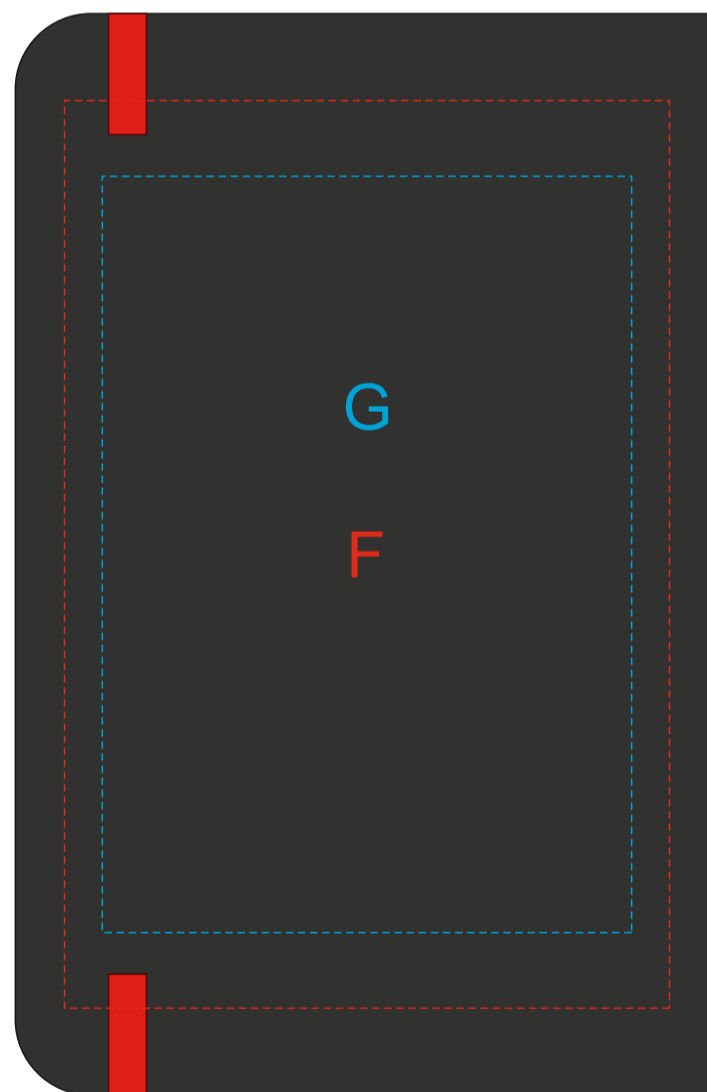

ARTICLE NUMBER

56-1103288

SIZE 1 

70 x 25 MM

SIZE 2 

45 x 45 MM

 Tampon

ARTICLE NUMBER

56-1103288

SIZE 3 

40 x 90 MM

SIZE 4 

50 x 90 MM

SIZE 5 

50 x 70 MM

 Silkscreen

ARTICLE NUMBER

56-1103288

SIZE 6 

80 x 120 MM

SIZE 7 

70 x 100 MM

 Direct print

 Laser

SCALE 1 : 1